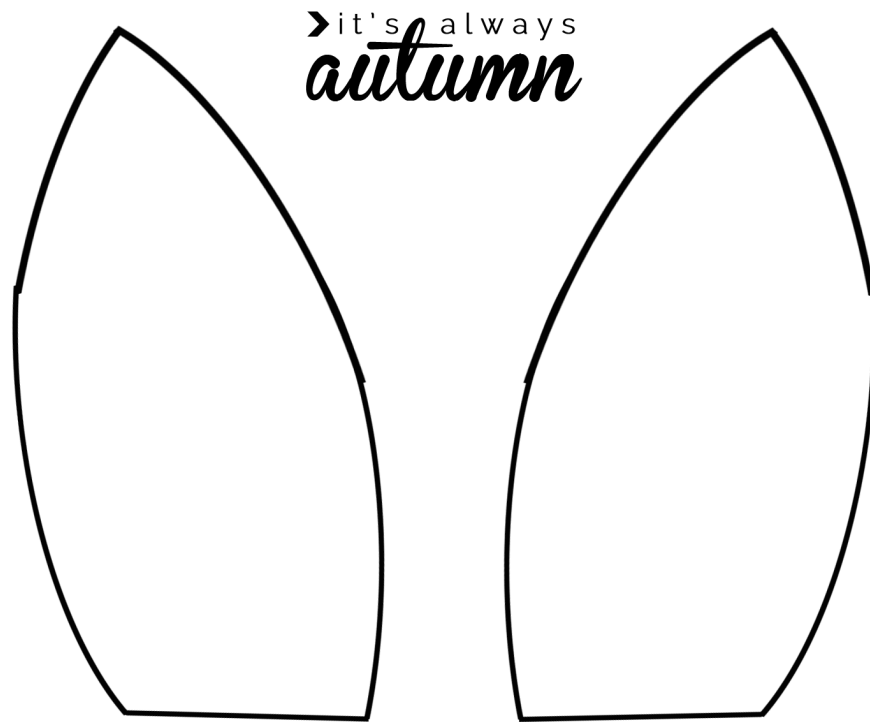

# EASTER GNOME BUNNY EARS PATTERN

**CUT LARGER EARS FROM WHITE FELT;  
CUT SMALLER EARS FROM COLORED FELT**